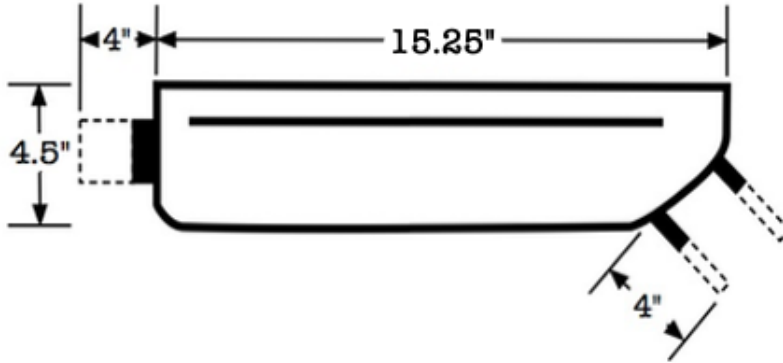

Tangle Sizing

Dashed lines show max strap extension. Rule of thumb - size down if on the fence, it's better to have a tensioned fit, than a loose & sloppy fit.

Abmessungen in Inches x 2,54 = cm

X-Small

Small

Medium

Large