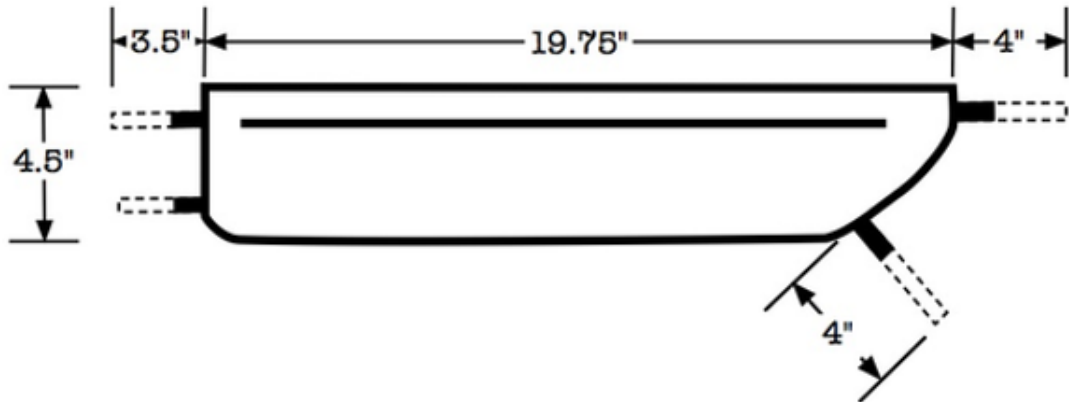

Tangle Sizing

Dashed lines show max strap extension. Rule of thumb - size down if on the fence, it's better to have a tensioned fit, than a loose & sloppy fit.

Abmessungen in Inches x 2,54 = cm

X-Small

Small

Medium

Large