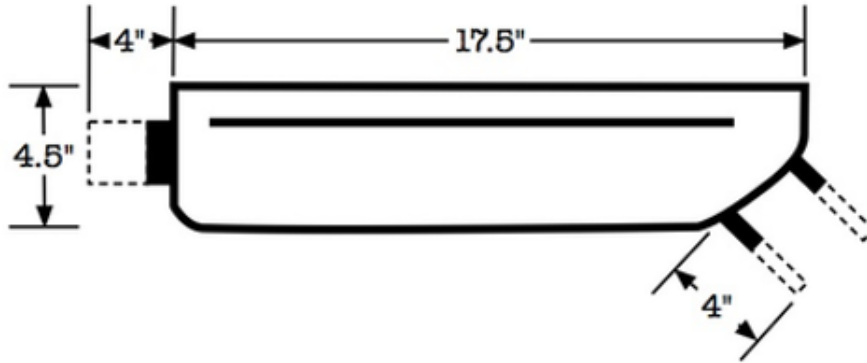

Tangle Sizing

Dashed lines show max strap extension. Rule of thumb - size down if on the fence, it's better to have a tensioned fit, than a loose & sloppy fit.

Abmessungen in Inches x 2,54 = cm

X-Small

Small

Medium

Large