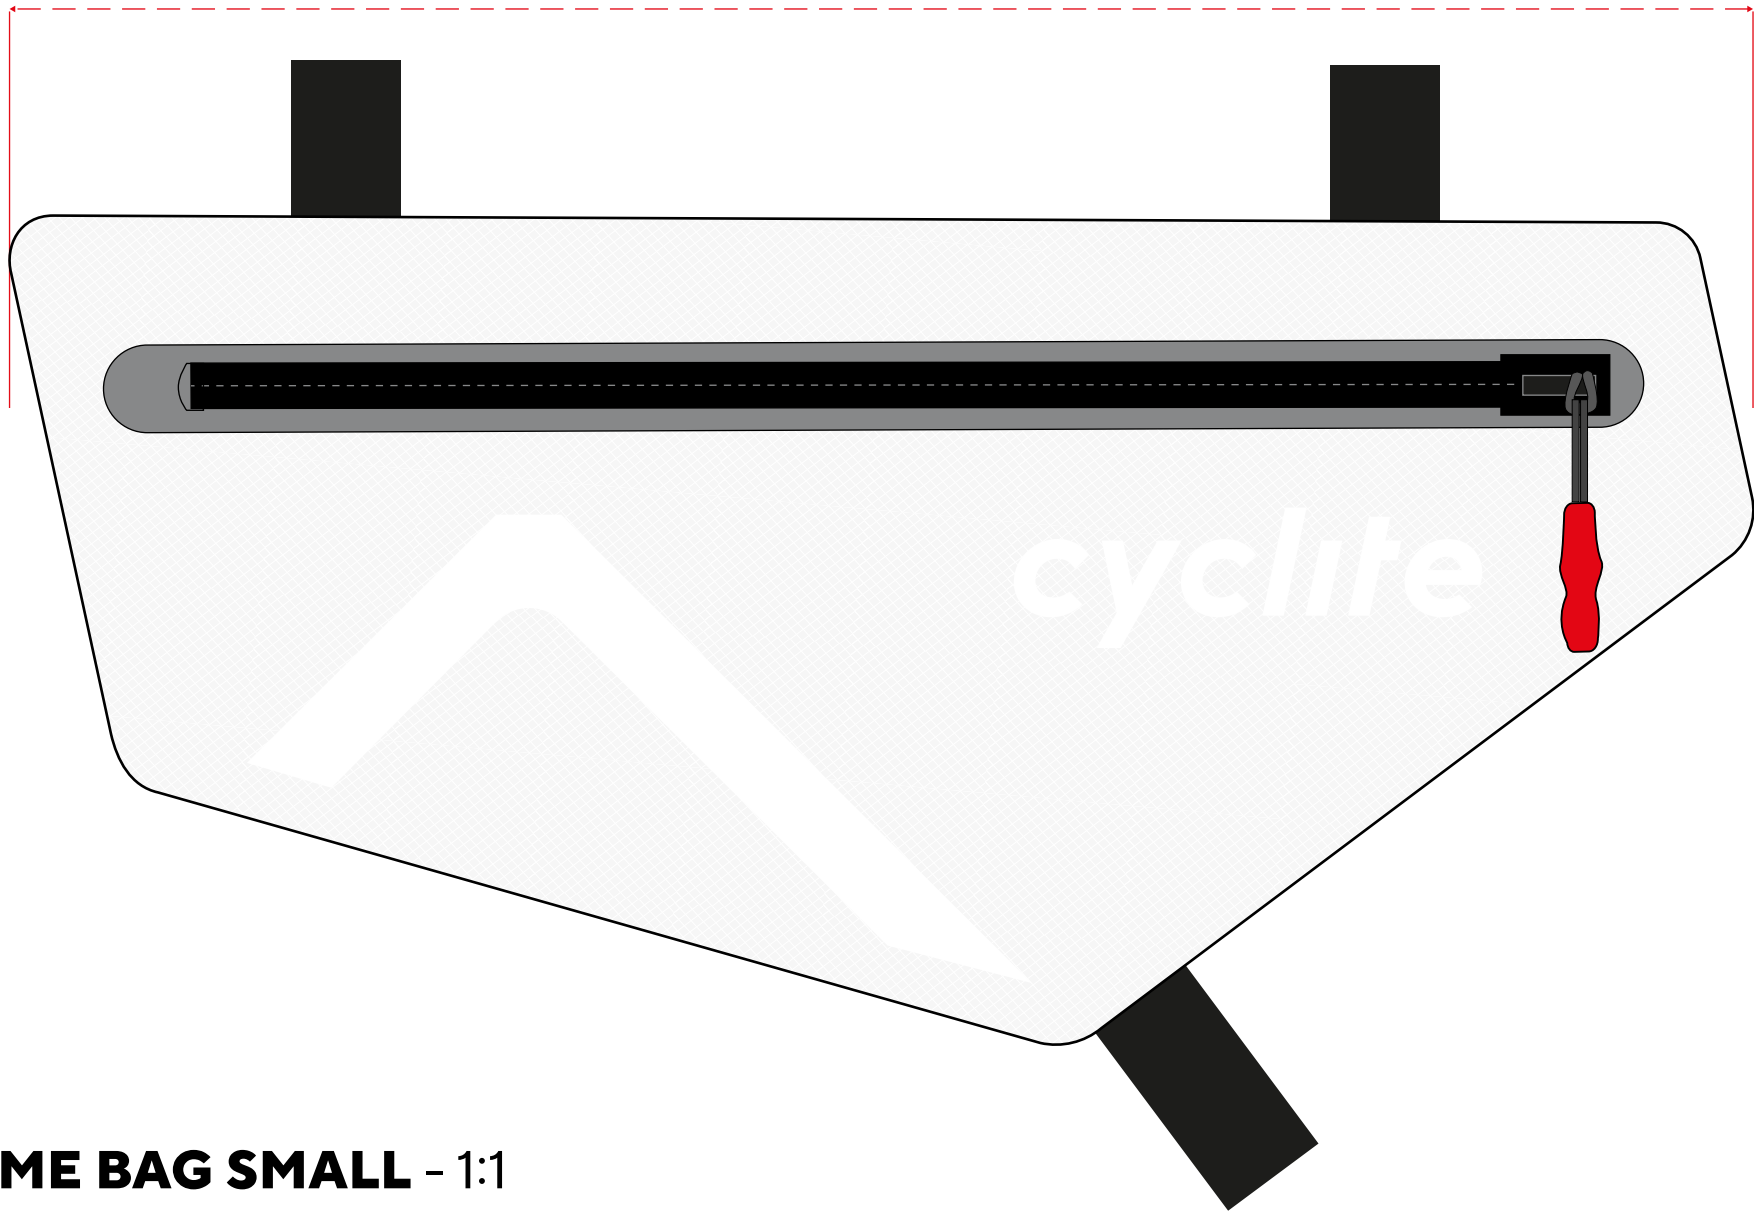

23 cm

**FRAME BAG SMALL - 1:1**

For printout on A4 paper

**Note: don't scale!**