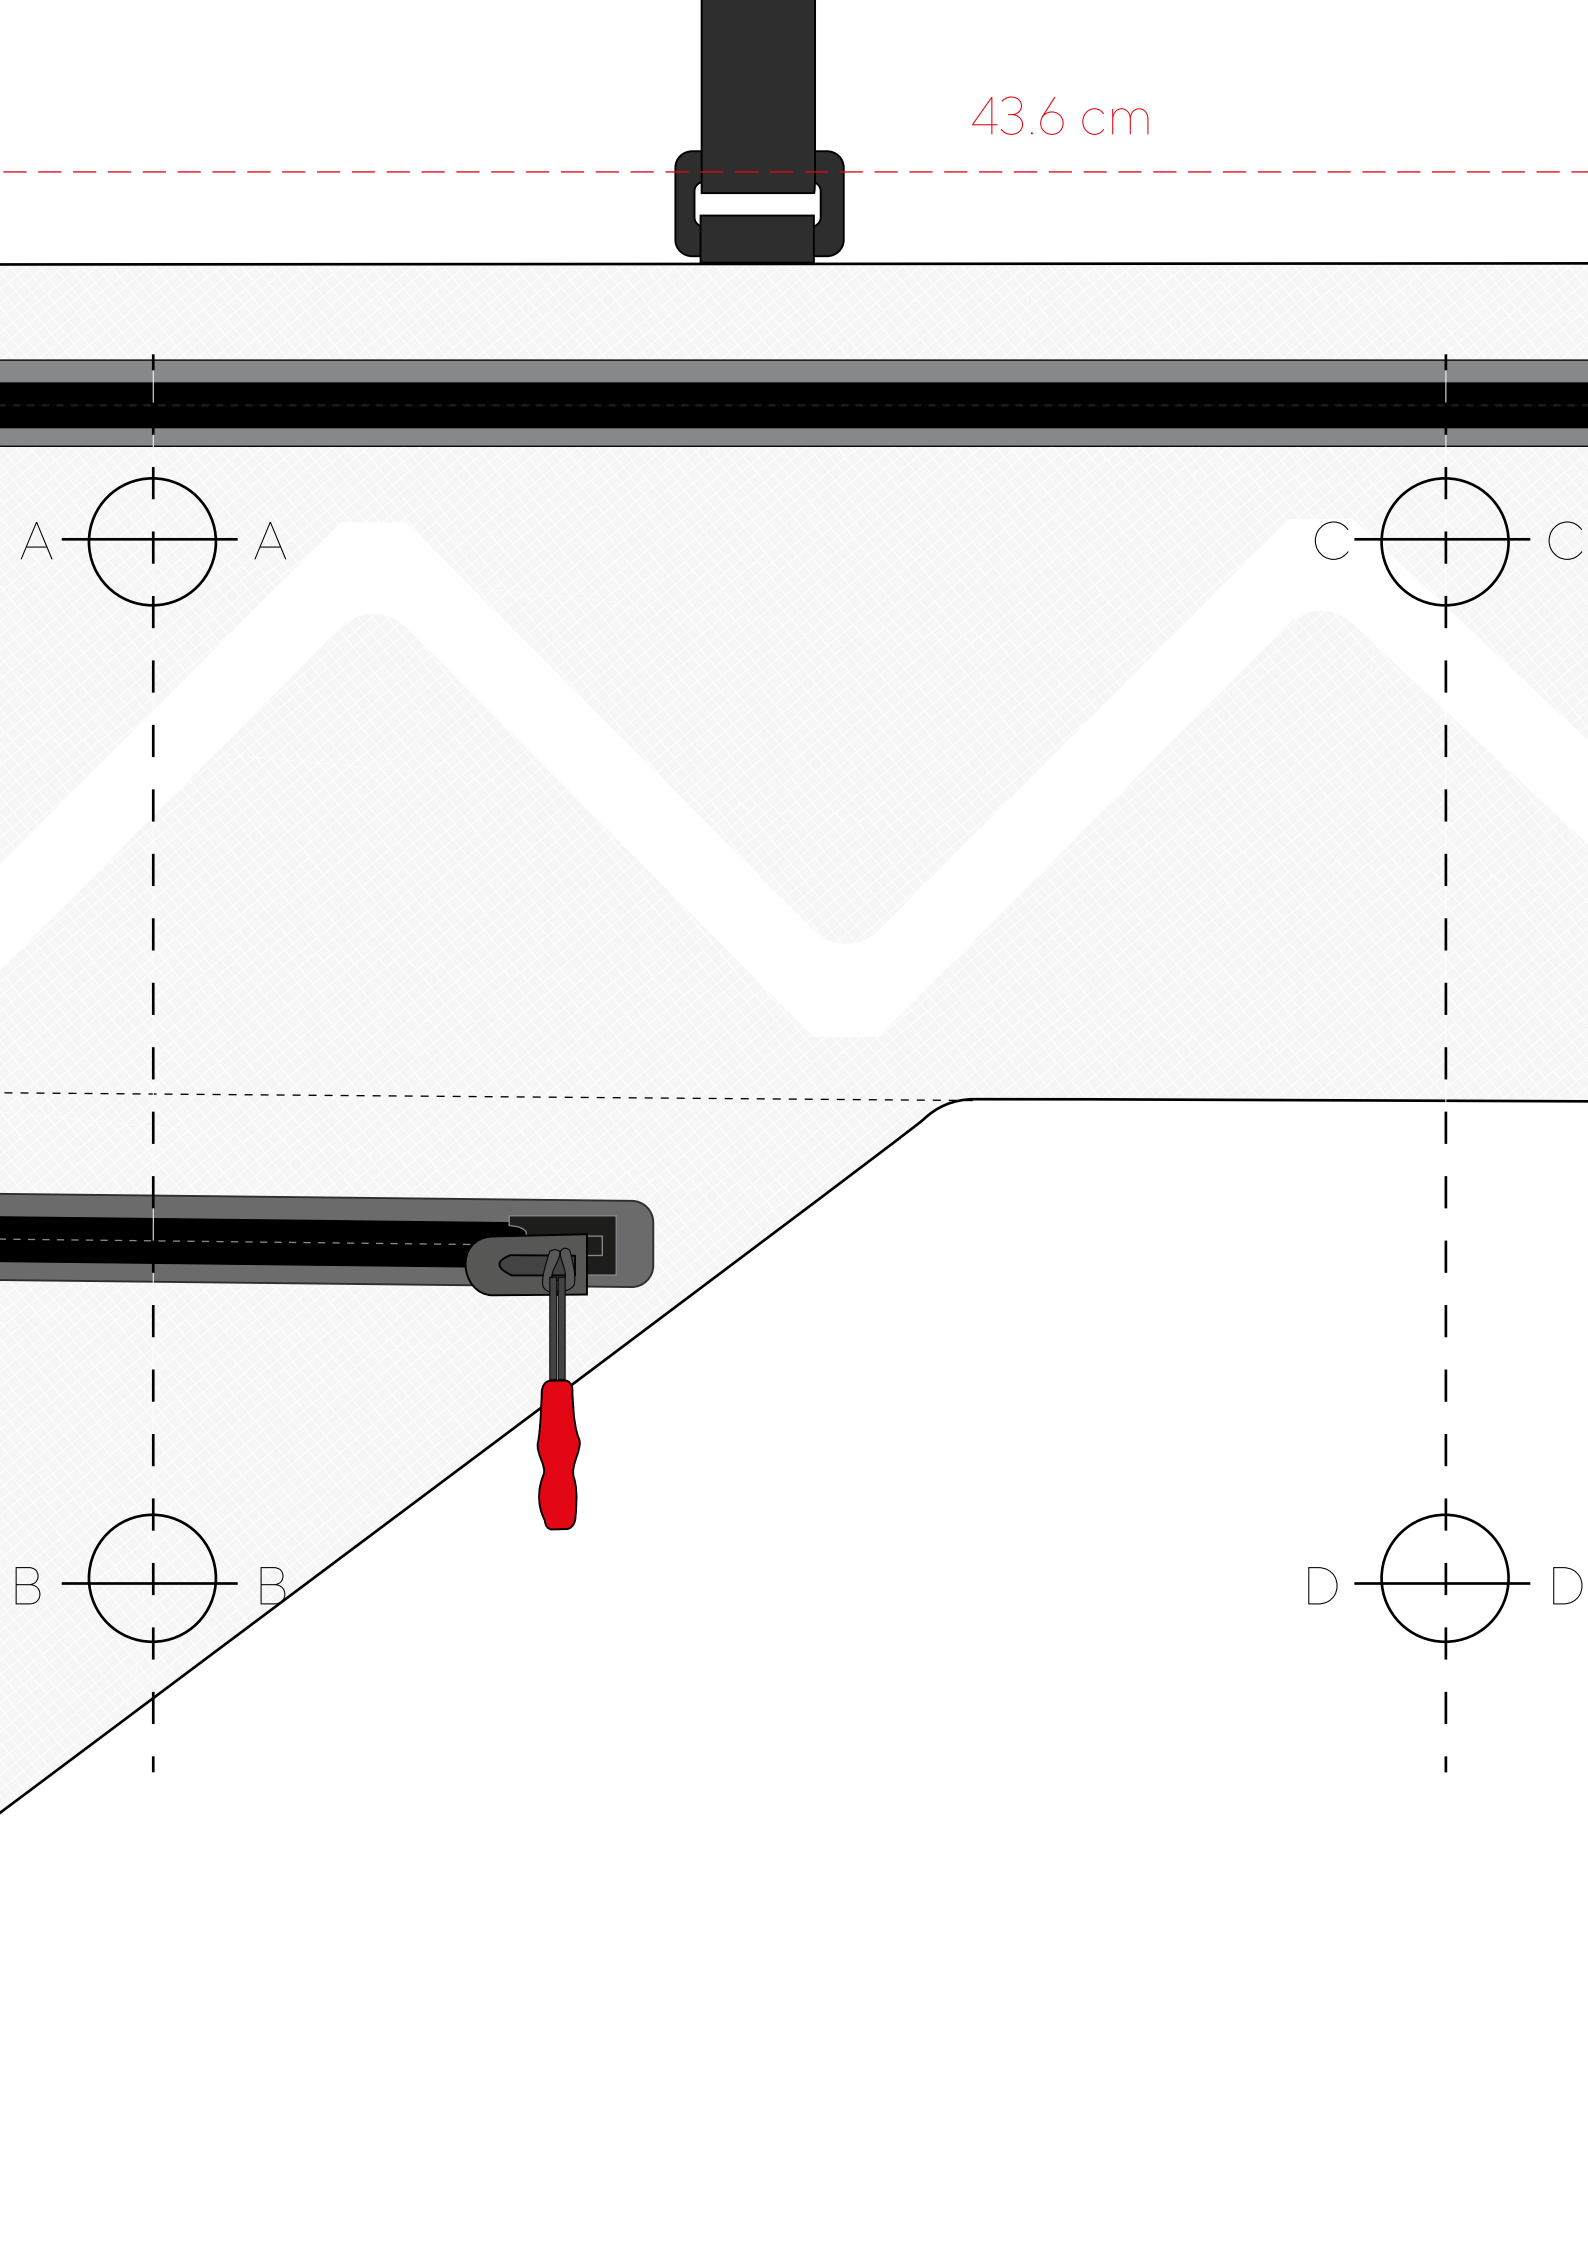

43.6 cm

FRAME BAG LARGE - 1:1
For printout on A4 paper (3 pages)
Note: don't scale!