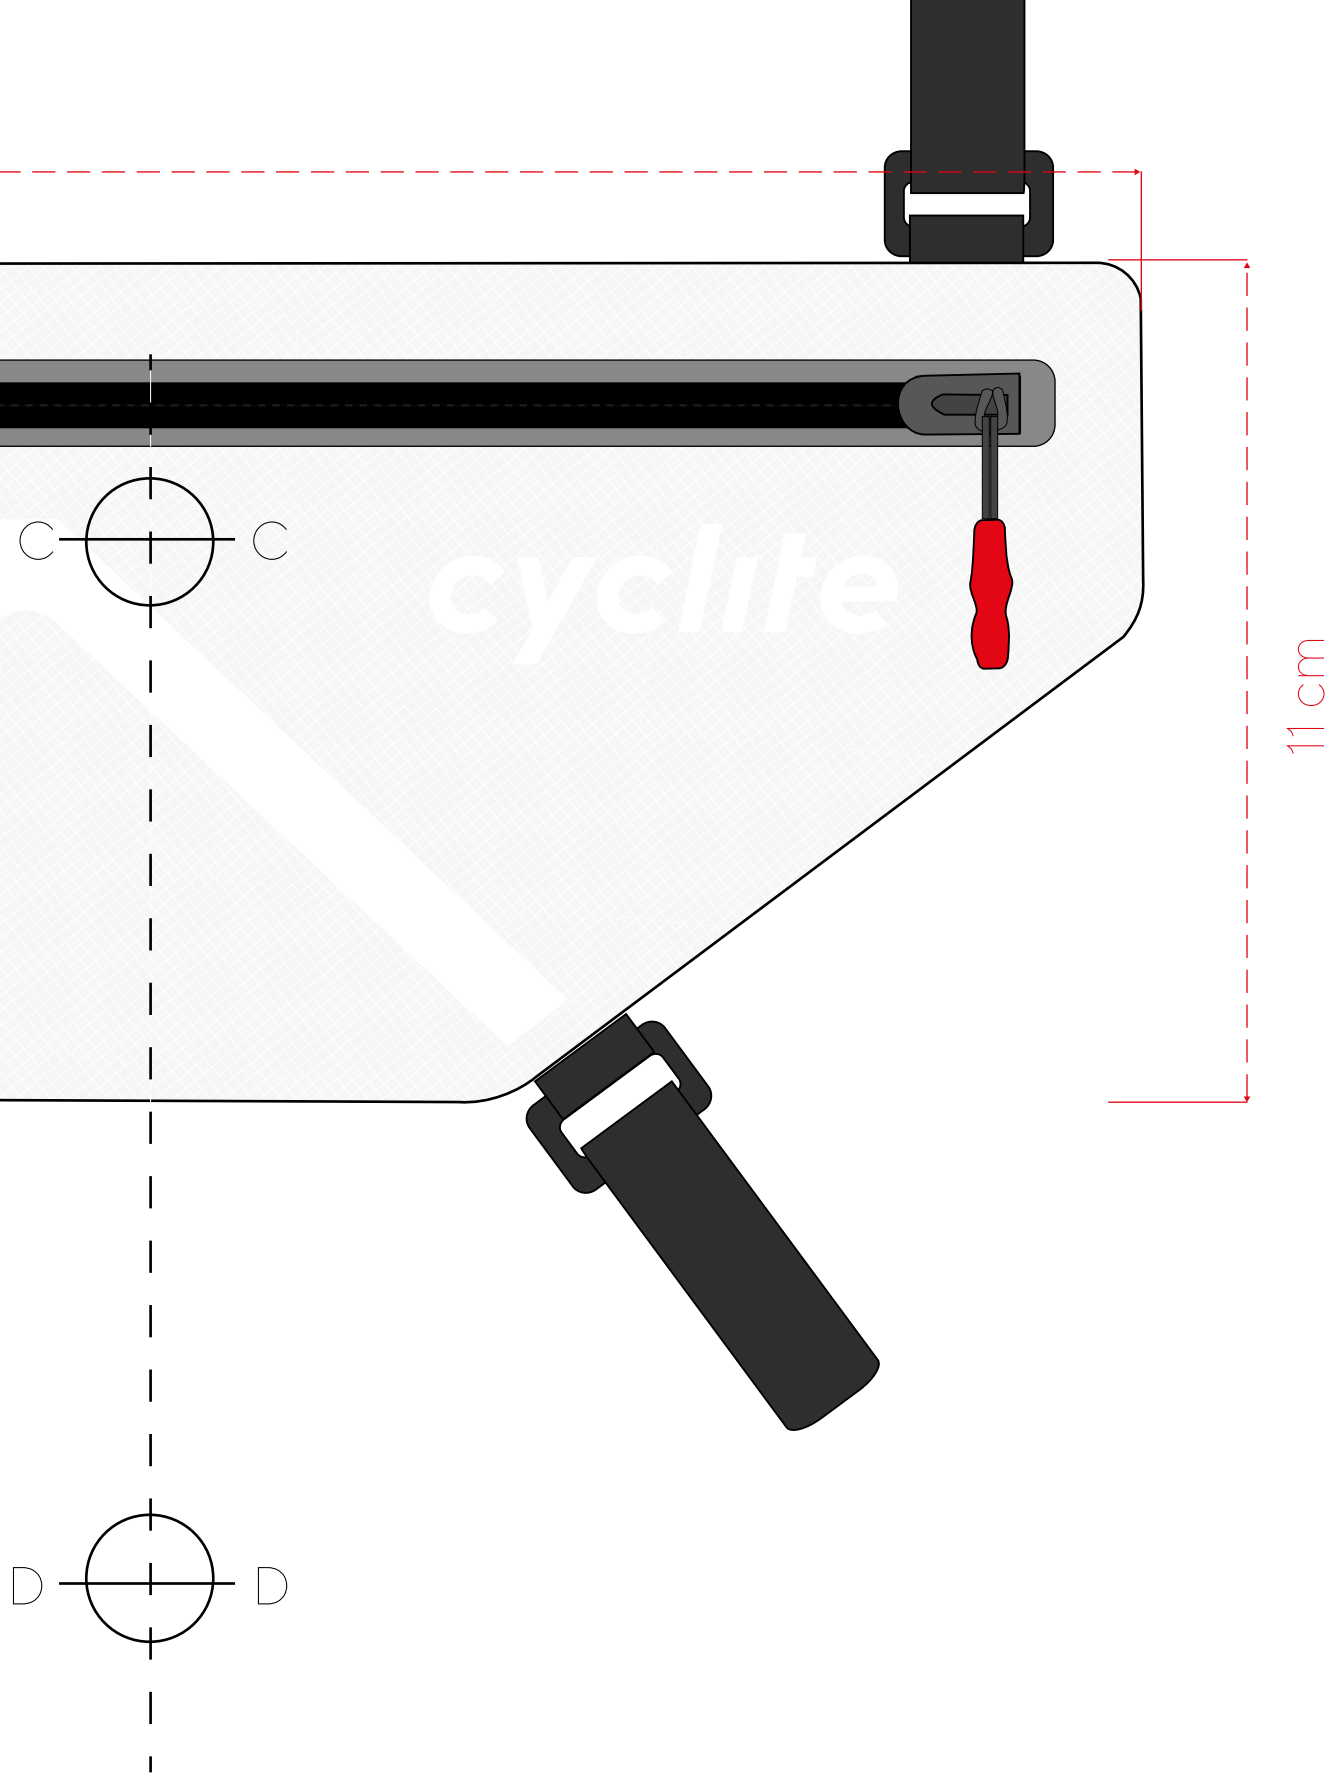

43.6 cm

FRAME BAG LARGE - 1:1
For printout on A4 paper (3 pages)
Note: don't scale!