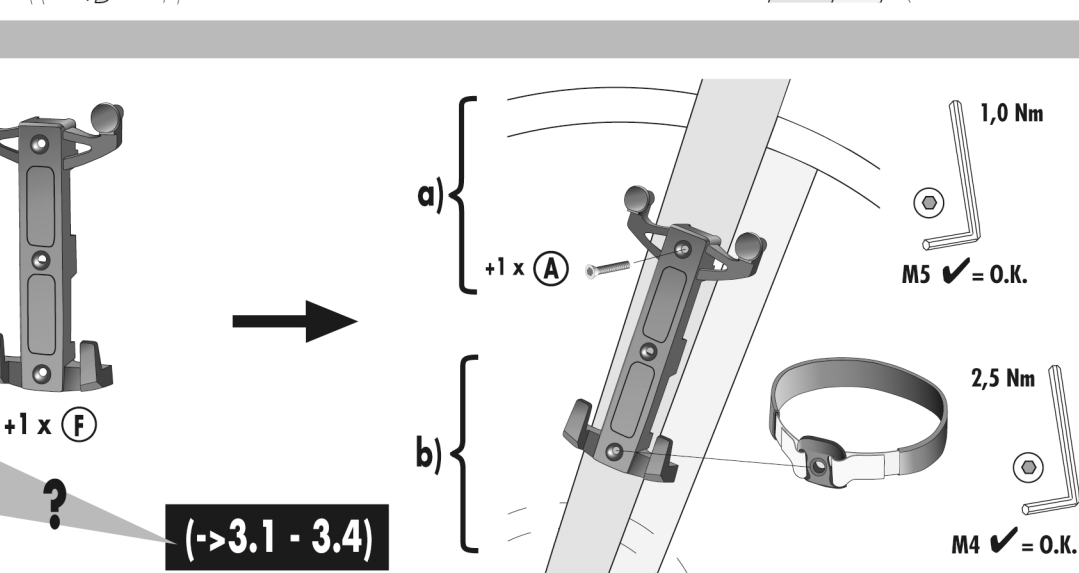

INHALT:
CONTENTS:
CONTENU:
CONTENUTO:
INHOUD:
INDHOLD:
CONTENIDO:
INNEHÅLL:
INNHOOLD:
SISÄLLYS:
ZAWARTOSC:
内容物