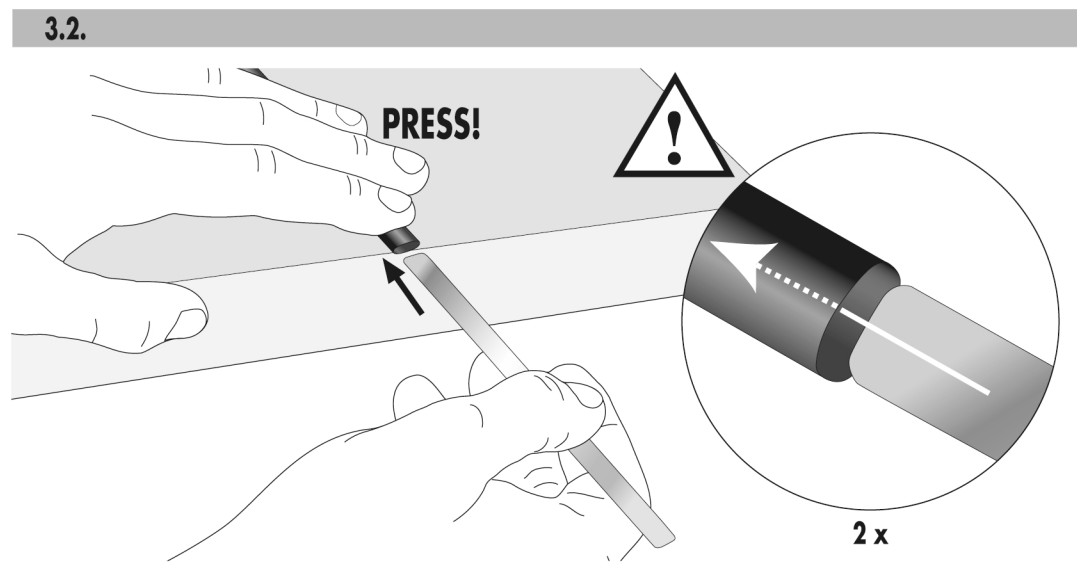

INHALT:
CONTENTS:
CONTENU:
CONTENUTO:
INHOUD:
INDHOLD:
CONTENIDO:
INNEHÅLL:
INNHOOLD:
SISÄLLYS:
ZAWARTOSC:
内容物