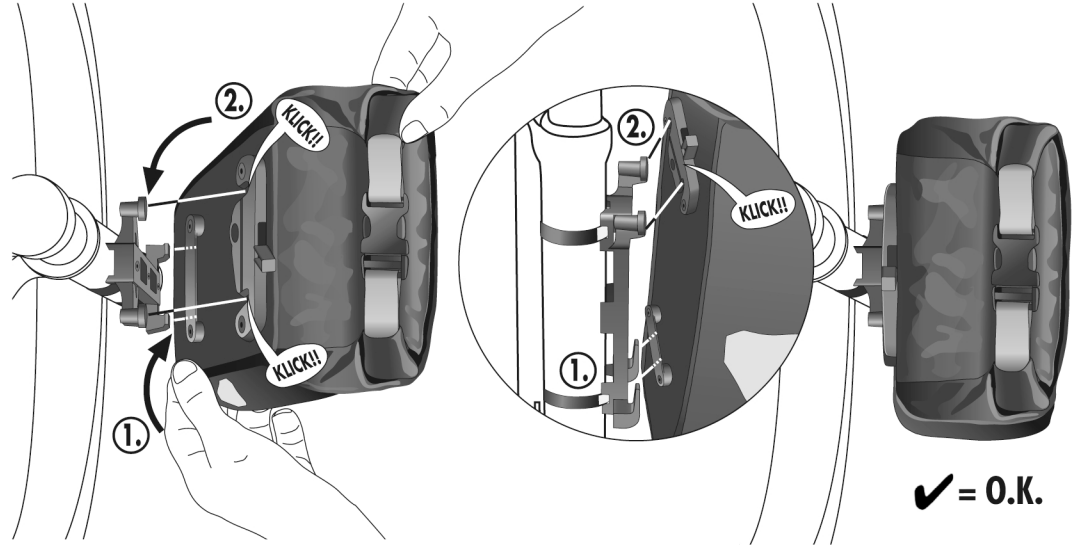

3.4.

4. CLOSE

5. FIX

6. UNFIX

7.

8. CHECK FIXATION BEFORE EVERY RIDE!

9.

OPTION ACCESSORIES

= NO JUMP!

+ = Art. # E235

WEITERE INFORMATIONEN:
MORE INFORMATION:

<https://www.youtube.com/watch?v=CuMWYUYhSoM>