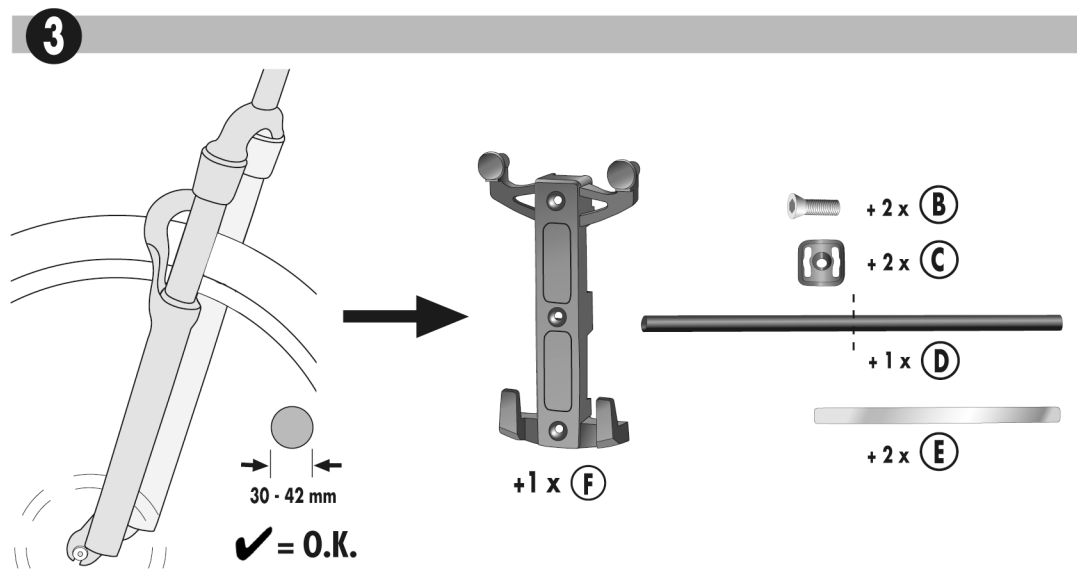

INHALT:
CONTENTS:
CONTENU:
CONTENUTO:
INHOUD:
INDHOLD:
CONTENIDO:
INNEHÅLL:
INNHOOLD:
SISÄLLYS:
ZAWARTOSC:
内容物