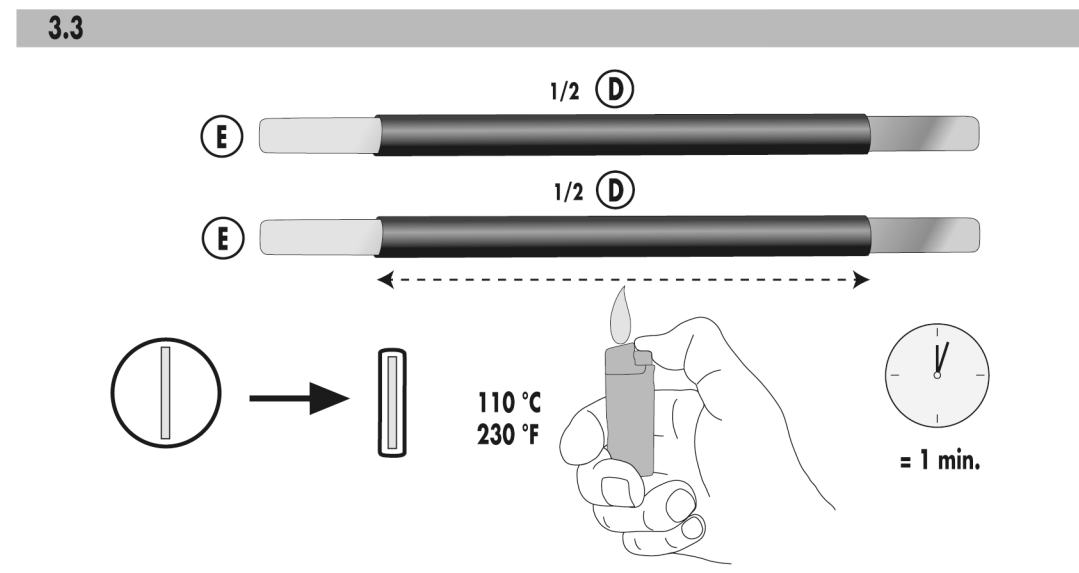

INHALT:
CONTENTS:
CONTENU:
CONTENUTO:
INHOUD:
INDHOLD:
CONTENIDO:
INNEHÅLL:
INNHOOLD:
SISÄLLYS:
ZAWARTOSC:
内容物