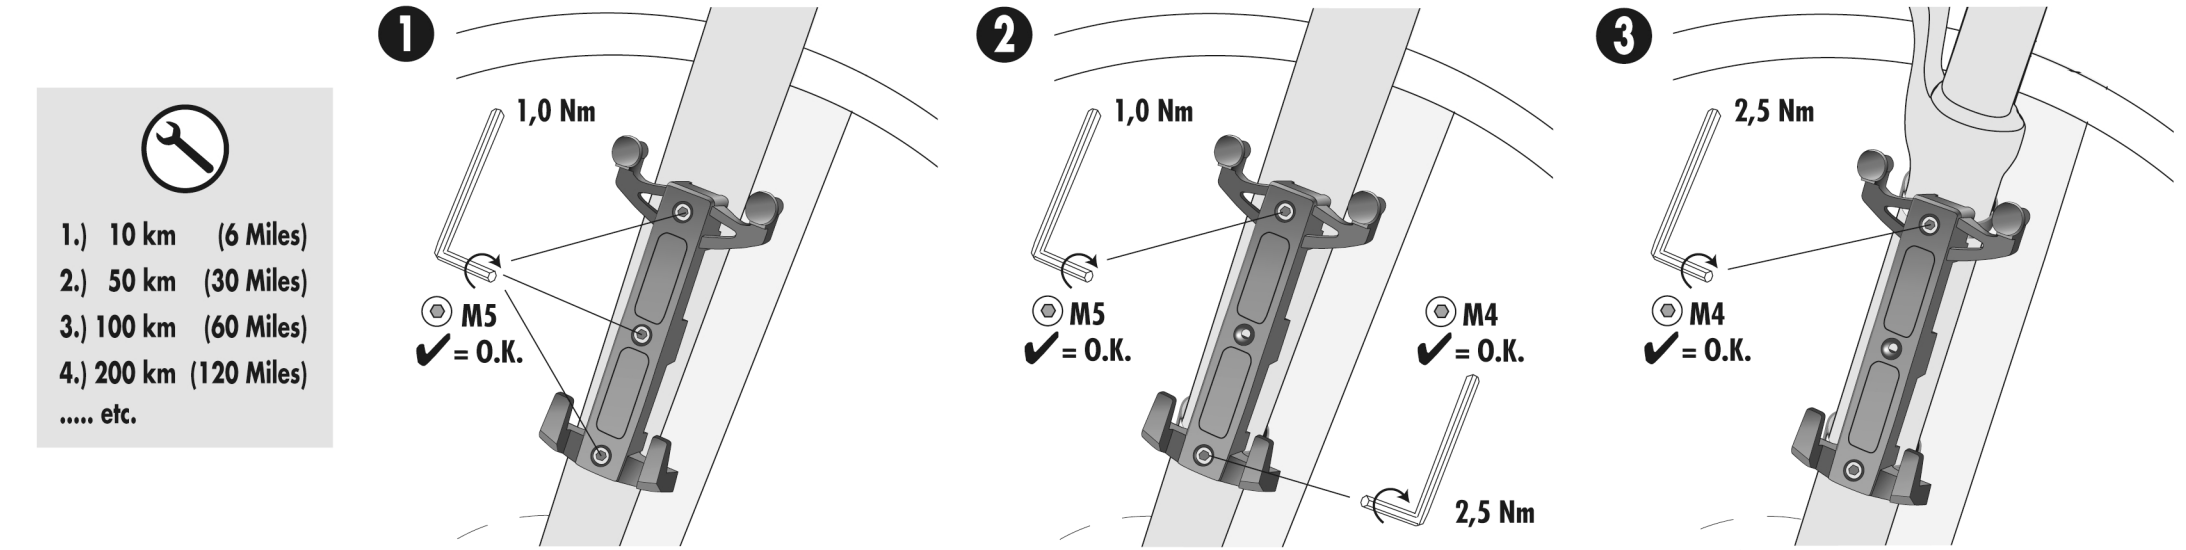

8. CHECK FIXATION BEFORE EVERY RIDE!

9.

OPTION ACCESSORIES

= NO JUMP!