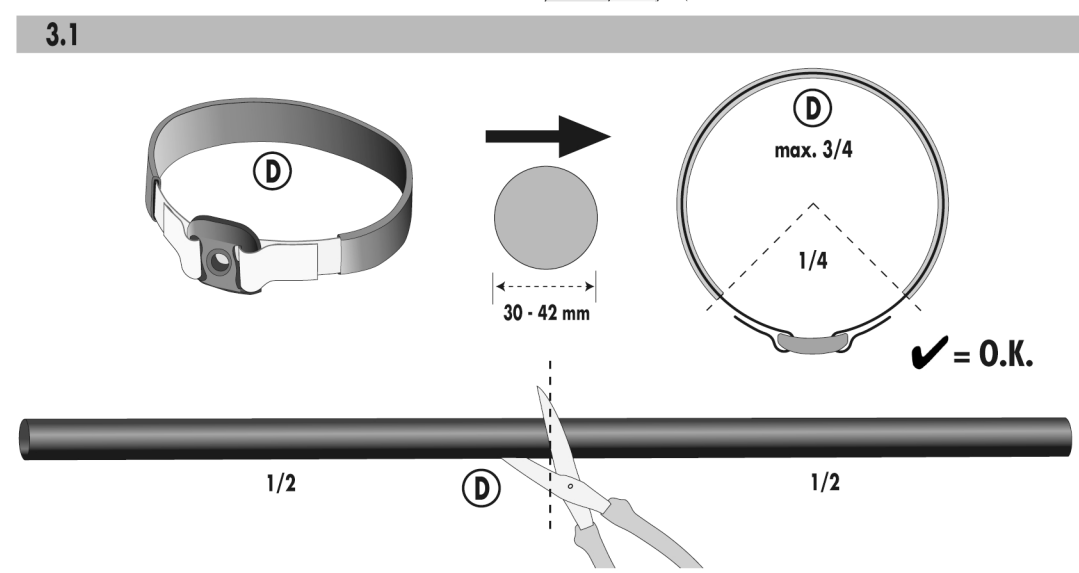

INHALT:
CONTENTS:
CONTENU:
CONTENUTO:
INHOUD:
INDHOLD:
CONTENIDO:
INNEHÅLL:
INNHOOLD:
SISÄLLYS:
ZAWARTOSC:
内容物